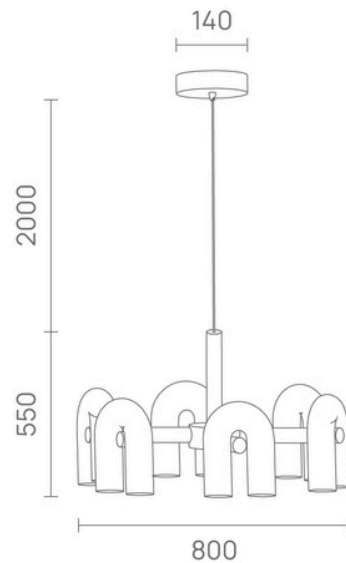

1

1092/06 AP-5
8W | LED
400Lm | 3000K

2

1092/34 AP-5
8W | LED
400Lm | 3000K

3

1092/06 PL-30
48W | LED
1300Lm | 3000K

4

1092/34 PL-30
48W | LED
1300Lm | 3000K