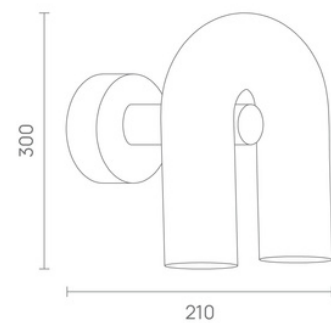

1

1092/06 AP-5
8W | LED
400Lm | 3000K

2

1092/34 AP-5
8W | LED
400Lm | 3000K

3

1092/06 PL-30
48W | LED
1300Lm | 3000K

4

1092/34 PL-30
48W | LED
1300Lm | 3000K