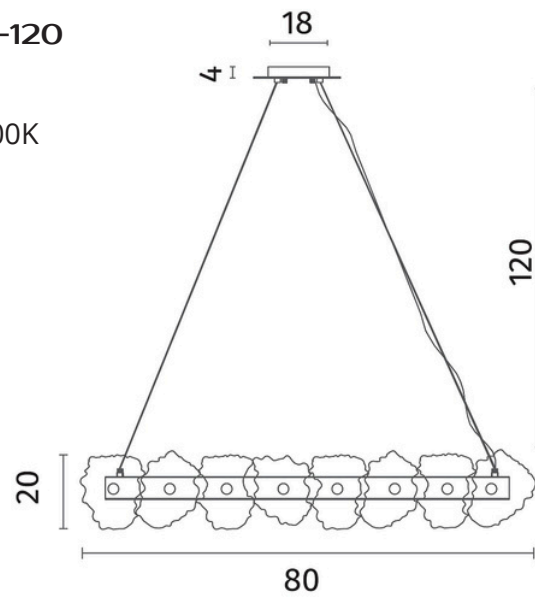

1713/17 SP-120

36W LED
5000Lm 3000K

1713/17 AP-12

10W LED
1500Lm 3000K

1713/17 SP-100

21W LED
3200Lm 3000K