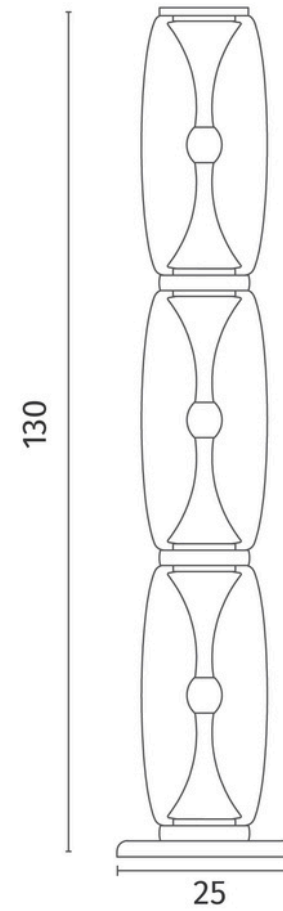

1244/17 SP-30

26W LED
 2440Lm 3000K

1244/17 PN-60

49W LED
 2930Lm 3000K

1244/17 TL-20

17W LED
 930Lm 3000K