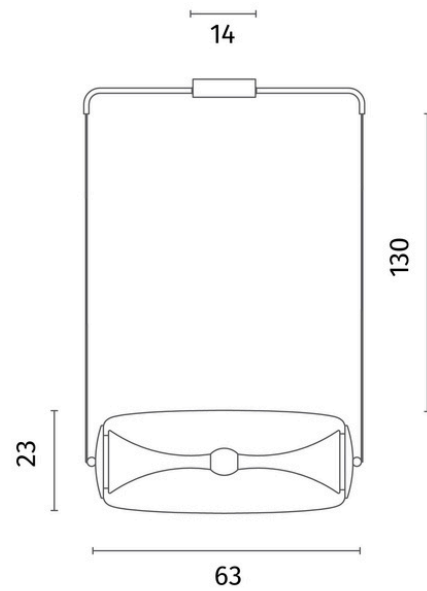

1244/17 SP-30

26W LED
 2440Lm 3000K

1244/17 PN-60

49W LED
 2930Lm 3000K

1244/17 TL-20

17W LED
 930Lm 3000K