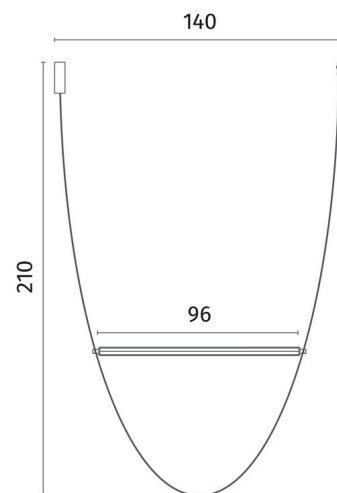

## 1128/34 SP-140

39W LED  
1380Lm 3000K

## 1128/34 SP-80

22W LED  
1020Lm 3000K

## 1128/34 SP-110

31W LED  
1230Lm 3000K